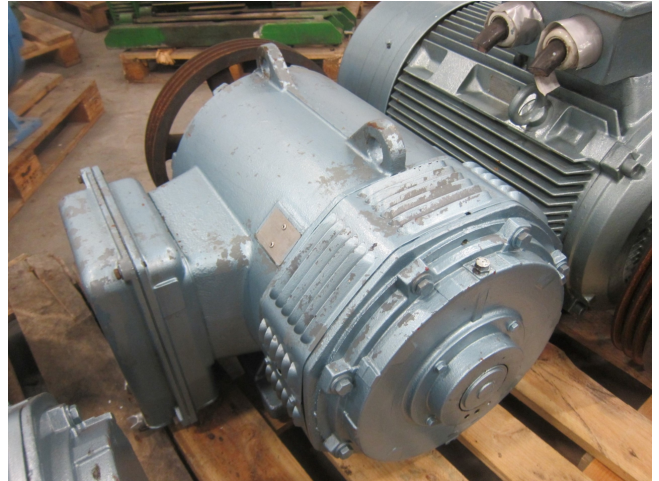

## Specifications

Marka	Schorch
Rodzaj	KN7225M-BB014-151
kW	55
RPM	1465
50 Hz / 60 Hz	50 and 60 Hz
Stock	1

### Used Schorch KN7225M-BB014-151

Used Schorch electromotor type KN7225M-BB014-151 with 55kW and 1465RPM at 50Hz, 63kW and 1765RPM at 60Hz.